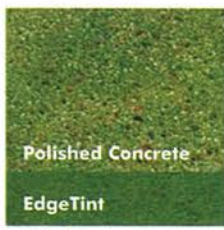

Polished Concrete
EdgeTint
TERRA COTTA

Polished Concrete
EdgeTint
MAHOGANY

Polished Concrete
EdgeTint
SADDLE BROWN

Polished Concrete
EdgeTint
CHOCOLATE BROWN

Polished Concrete
EdgeTint
WALNUT

Polished Concrete
EdgeTint
BURNT SIENNA

Polished Concrete
EdgeTint
SLATE BLUE

Polished Concrete
EdgeTint
GREEN

Polished Concrete
EdgeTint
PINE GREEN

Polished Concrete
EdgeTint
FOREST GREEN

Polished Concrete
EdgeTint
MIDNIGHT BLACK

Polished Concrete
EdgeTint
BLACK